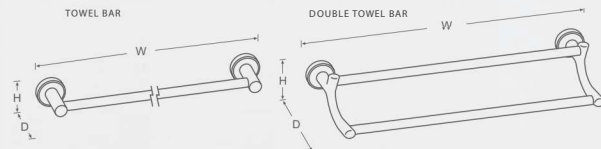

## TISSUE HOLDERS

DESCRIPTION	W	D	H	BRUSHED NICKEL	POLISHED CHROME	POLISHED NICKEL
2-Post Tissue Holder	8-1/2	3-1/16	2-1/16	2212US15	2212US26	2212US14
Single-Arm Tissue Holder	7-1/16	1-1/2	4-3/8	2219US15	2219US26	2219US14

BRUSHED NICKEL

POLISHED CHROME

POLISHED NICKEL

2-POST TISSUE HOLDER

SINGLE-ARM TISSUE HOLDER

EFFORTLESS ELEGANCE

TOWEL BARS

DESCRIPTION	W	D	H	BRUSHED NICKEL	POLISHED CHROME	POLISHED NICKEL
18" Towel Bar	20-3/16	3-1/16	2-1/16	2213US15	2213US26	2213US14
24" Towel Bar	26-3/16	3-1/16	2-1/16	2214US15	2214US26	2214US14
30" Towel Bar	32-1/16	3-1/16	2-1/16	2218US15	2218US26	2218US14
24" Double Towel Bar	26-3/16	5-1/2	3-3/8	2222US15	2222US26	2222US14

R. Christensen  
Premium Hardware Since 1879

Berenson

SOAP DISH & TUMBLER HOLDER

DESCRIPTION	W	D	H	BRUSHED NICKEL	POLISHED CHROME	POLISHED NICKEL
Tumbler Holder	2-3/8	3-1/2	3-1/2	2216US15	2216US26	2216US14
Soap Dish	5-1/16	4-5/16	2-3/16	2217US15	2217US26	2217US14