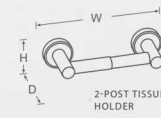

## TISSUE HOLDERS

DESCRIPTION	W	D	H	BRUSHED NICKEL	POLISHED CHROME	POLISHED NICKEL
2-Post Tissue Holder	8-1/2	3-1/16	2-1/16	2212US15	2212US26	2212US14
Single-Arm Tissue Holder	7-1/16	1-1/2	4-3/8	2219US15	2219US26	2219US14

BRUSHED NICKEL

POLISHED CHROME

POLISHED NICKEL

2-POST TISSUE HOLDER

SINGLE-ARM TISSUE HOLDER

EFFORTLESS ELEGANCE

TOWEL BARS

DESCRIPTION	W	D	H	BRUSHED NICKEL	POLISHED CHROME	POLISHED NICKEL
18" Towel Bar	20-3/16	3-1/16	2-1/16	2213US15	2213US26	2213US14
24" Towel Bar	26-3/16	3-1/16	2-1/16	2214US15	2214US26	2214US14
30" Towel Bar	32-1/16	3-1/16	2-1/16	2218US15	2218US26	2218US14
24" Double Towel Bar	26-3/16	5-1/2	3-3/8	2222US15	2222US26	2222US14