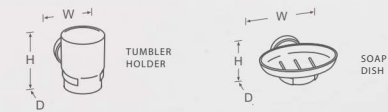

SOAP DISH & TUMBLER HOLDER

DESCRIPTION	W	D	H	BRUSHED NICKEL	POLISHED CHROME	POLISHED NICKEL
Tumbler Holder	2-3/8	3-1/2	3-1/2	2216US15	2216US26	2216US14
Soap Dish	5-1/16	4-5/16	2-3/16	2217US15	2217US26	2217US14