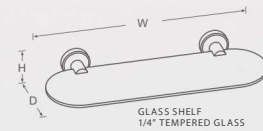

GLASS SHELF

DESCRIPTION	W	D	H	BRUSHED NICKEL	POLISHED CHROME	POLISHED NICKEL
Oval Glass Shelf	24	5-1/2	2-1/16	2225US15	2225US26	2225US14

BRUSHED NICKEL

POLISHED CHROME

POLISHED NICKEL

DOUBLE ROBE HOOK

SINGLE GARMENT HOOK

TOWEL RING

BRUSHED NICKEL

POLISHED CHROME

POLISHED NICKEL

GLASS SHELF  
1/4" TEMPERED GLASS